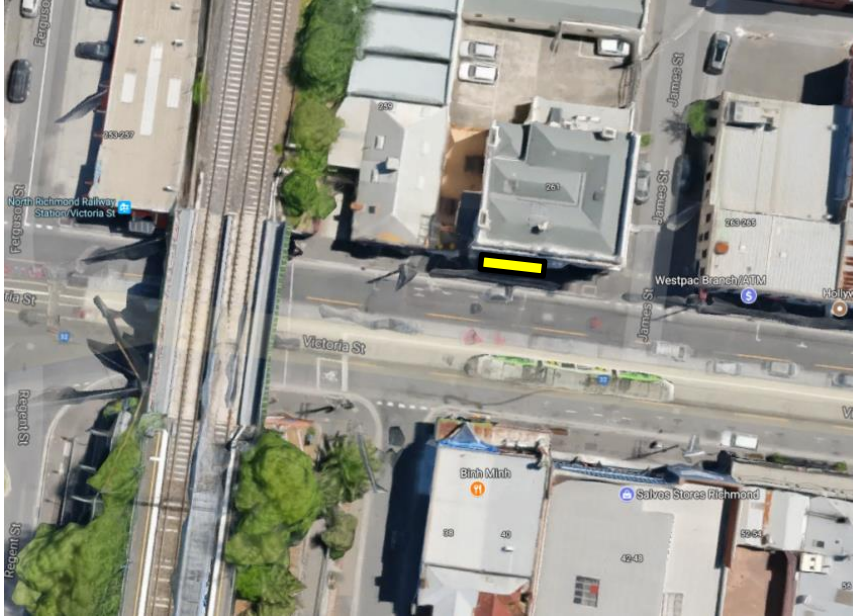

Works will take place Monday to Sunday during the day between 7am and 5pm and at night between tram services between 1:30am and 5am.

A map detailing the approximate location of the work is provided on the following page.

### Key:

Approximate work location:

- 261 Victoria Street 